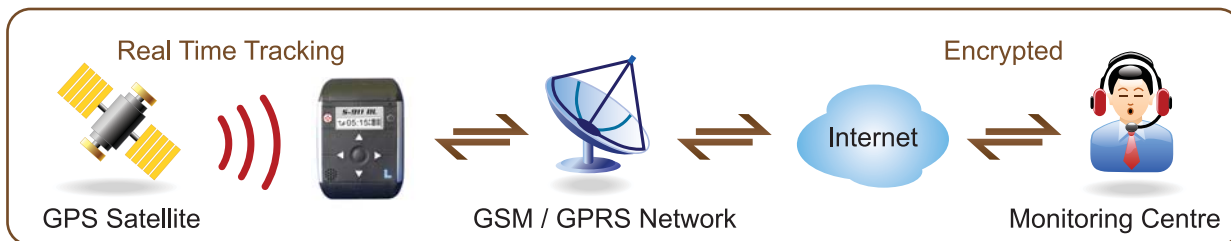

Follow my tracks...

Assisted GPS 

GeoFence 

G-Sensor shock alert 

Data Logger 

 Phone Book

 GSM/GPRS Quadband

SOS SOS Assist

 Over Speed

S-911 Bracelet Locator™

AGPS Real Time Tracking Device

S-911 Bracelet Locator is a wrist wearable security device with Assisted GPS technology for indoor location. It's also a Quad-band GSM Phone for voice and data communication. S-911 Bracelet Locator has been designed based on the application requirement from law enforcement agencies and health authorities. Such as water resistance enclosure*, tamper detection, motion sensor, power saving, data encryption are all very unique features that show the advancement of our technology vs competitors. We strongly suggest this device for the following applications: Child protection, Law enforcement, Home arrest, Parole system, Lone Worker Protection, Elderly Care and Alzheimer Care.

*(IP54)

- GSM/GPRS Quad-band 850/900/1800/1900MHz
- LCD Display for Time, Date, Speed and GPS Info
- AGPS for Indoor Location (SUPL Available)
- Built in SPK and MIC2 dial buttons on the side
- Micro USB port for configuration and power charging
- Unlimited Geo-Fence setting with in/out alert
- Security Lock for rubber wrist band
- Data logger built in with thousands of waypoint to record time stamp, speed, position, and event state
- 3 Axial Accelerometer to report impact, accident, crash, tamper intent and falling
- Real time dynamic position report based on time interval or distance travelled
- Mileage report and over-speed alert
- Phonebook & Fast dial feature
- Communication Encryption
- Tamper Detection
- Dimension 5.0 x 4.4 x 1.5 cm