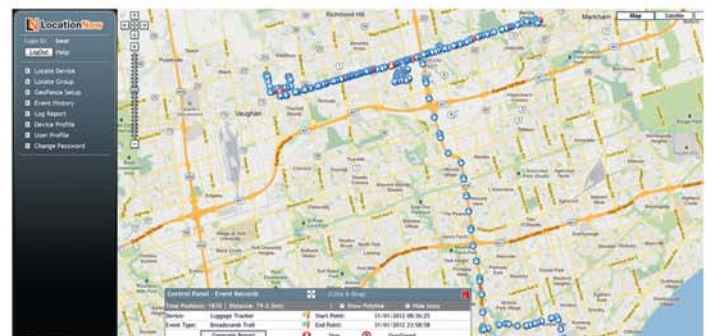

S911 LOLA

Healthcare GPS Locator

S911 Lola brings innovation to the market as the ultra-small pendant GPS Location device with 2 way voice and real-time tracking. It has G sensor for man-down alert and geo-fencing capability for logistic and security of lone worker applications.

Features:

- High Sensitivity SiRF 4 AGPS
- SMS-GPRS-2 Way Voice
- Speaker Phone
- Auto Answer with vibration
- Geo-Fencing with In and Out alert
- G Sensor for Man-Down alert
- Over-speed alert
- Built-In data logger to record waypoint and event
- Real time dynamic position reporting based on time or distance
- Li-Ion Polymer battery 850mA/h
- Sleeping mode for up to 5 days
- Dimension: 5.4 x 4.0 x 1.6 cm / 2.1 x 1.5 x 0.6 inches

Locate your S911 Lola in real time on
www.LocationNow.com

20 Mural Street, Unit 5, Richmond Hill, Ontario L4B 1K3 Canada

Tel: (905) 762-1228 | Fax: (905) 763-1737 | www.laipac.com | Email: sales@laipac.com