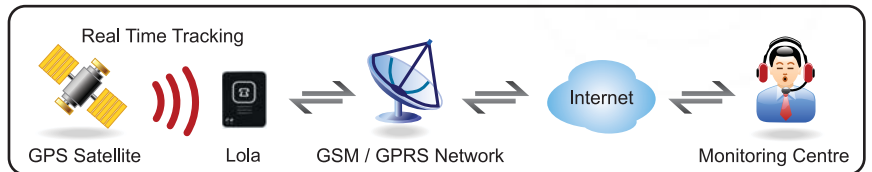

LAIPAC

SOS
Alert

G-Shock
Motion
Sensor

Personal
Emergency
info

Real Time
Location

Speaker
Phone

GeoFencing

S911 Locator "LOLA"

Your Peace of Mind

S911 LOLA

Healthcare GPS Locator

S911 Lola brings innovation to the market as the ultra-small pendant GPS Location device with 2 way voice and real-time tracking. It has G sensor for man-down alert and geo-fencing capability for logistic and security of lone worker applications.

Features:

- High Sensitivity SiRF 4 AGPS
- SMS-GPRS-2 Way Voice
- Speaker Phone
- Auto Answer with vibration
- Geo-Fencing with In and Out alert
- G Sensor for Man-Down alert
- Over-speed alert
- Built-In data logger to record waypoint and event
- Real time dynamic position reporting based on time or distance
- Li-Ion Polymer battery 850mA/h
- Sleeping mode for up to 5 days
- Dimension: 5.4 x 4.0 x 1.6 cm / 2.1 x 1.5 x 0.6 inches